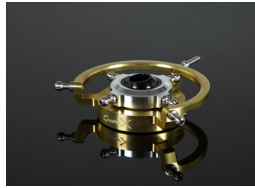

CX600 Parts List

CopterX (CX600BA-01-01)
Flybarless Rotor Head for
EP600 Helicopters

CopterX (CX600BA-01-02)
210 Degree Reinforced
Swashplate

CopterX (CX600BA-01-03)
Main Rotor Shaft

CopterX (CX600BA-01-04)
Flybarless Rotor Set

CopterX (CX600BA-01-05)
Feathering shaft

CopterX (CX600BA-01-06)
Linkage Rod

CopterX (CX600BA-01-19)
4 Blades Rotor Head
Linkage Rod

CopterX (CX600BA-01-20)
3D FLOATING Four Blades
Main Rotor Set for 600
Heli

CopterX (CX600BA-01-31)
4 Blades Rotor Head
Feathering Shaft

CopterX (CX600BA-01-61)
Pitch Gauge for Flybarless
Head

CopterX (CX600BA-04-01)
Carbon Fiber Landing
Skid

CopterX (CX600BA-05-09)
Torque Tube Front Drive
Gear Set 40T

CopterX (CX600BA-06-03)
Carbon Fiber Tail Blades

CopterX (CX600BA-08-01)
25T Aluminum Servo
Horns (for Futaba, Align,
Savox, ACE, Orion)

CopterX (CX600BA-08-02)
25T Aluminum Servo Arm
(for Futaba, Align, Savox,
ACE, Orion)