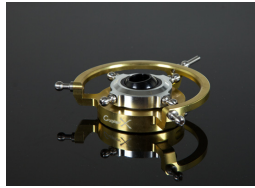

CX600 Parts List

CopterX (CX600BA-01-01)
Flybarless Rotor Head for
EP600 Helicopters

CopterX (CX600BA-01-02)
210 Degree Reinforced
Swashplate

CopterX (CX600BA-01-03)
Main Rotor Shaft

CopterX (CX600BA-01-04)
Flybarless Rotor Set

CopterX (CX600BA-01-05)
Feathering shaft

CopterX (CX600BA-01-06)
Linkage Rod

CopterX (CX600BA-01-20)
3D FLOATING Four Blades
Main Rotor Set for 600
Heli

CopterX (CX600BA-01-61)
Pitch Gauge for Flybarless
Head

CopterX (CX600BA-04-01)
Carbon Fiber Landing
Skid

CopterX (CX600BA-05-09)
Torque Tube Front Drive
Gear Set 40T

CopterX (CX600BA-06-03)
Carbon Fiber Tail Blades

CopterX (CX600BA-08-01)
25T Aluminum Servo
Horns (for Futaba, Align,
Savox, ACE, Orion)

CopterX (CX600BA-08-02)
25T Aluminum Servo Arm
(for Futaba, Align, Savox,
ACE, Orion)