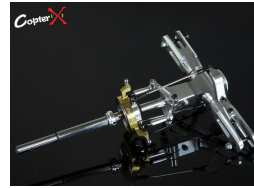

CX600 Parts List

CopterX (CX600BA-01-01)
Flybarless Rotor Head for
EP600 Helicopters

CopterX (CX600BA-01-02)
210 Degree Reinforced
Swashplate

CopterX (CX600BA-01-03)
Main Rotor Shaft

CopterX (CX600BA-01-04)
Flybarless Rotor Set

CopterX (CX600BA-01-05)
Feathering shaft

CopterX (CX600BA-01-06)
Linkage Rod

CopterX (CX600BA-01-20)
3D FLOATING Four Blades
Main Rotor Set for 600
Heli

CopterX (CX600BA-01-61)
Pitch Gauge for Flybarless
Head

CopterX (CX600BA-04-01)
Carbon Fiber Landing
Skid

CopterX (CX600BA-05-09)
Torque Tube Front Drive
Gear Set 40T

CopterX (CX600BA-06-03)
Carbon Fiber Tail Blades

CopterX (CX600BA-08-01)
25T Aluminum Servo
Horns (for Futaba, Align,
Savox, ACE, Orion)

CopterX (CX600BA-08-02)
25T Aluminum Servo Arm
(for Futaba, Align, Savox,
ACE, Orion)