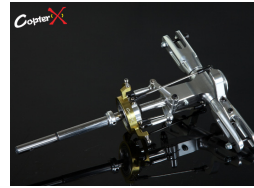

CX600 Parts List

CopterX (CX600BA-01-01)
Flybarless Rotor Head for
EP600 Helicopters

CopterX (CX600BA-01-02)
210 Degree Reinforced
Swashplate

CopterX (CX600BA-01-03)
Main Rotor Shaft

CopterX (CX600BA-01-04)
Flybarless Rotor Set

CopterX (CX600BA-01-05)
Feathering shaft

CopterX (CX600BA-01-06)
Linkage Rod

CopterX (CX600BA-01-19)
4 Blades Rotor Head
Linkage Rod

CopterX (CX600BA-01-20)
3D FLOATING Four Blades
Main Rotor Set for 600
Heli

CopterX (CX600BA-01-31)
4 Blades Rotor Head
Feathering Shaft

CopterX (CX600BA-01-61)
Pitch Gauge for Flybarless
Head

CopterX (CX600BA-04-01)
Carbon Fiber Landing
Skid

CopterX (CX600BA-05-09)
Torque Tube Front Drive
Gear Set 40T

CopterX (CX600BA-06-03)
Carbon Fiber Tail Blades

CopterX (CX600BA-08-01)
25T Aluminum Servo
Horns (for Futaba, Align,
Savox, ACE, Orion)

CopterX (CX600BA-08-02)
25T Aluminum Servo Arm
(for Futaba, Align, Savox,
ACE, Orion)